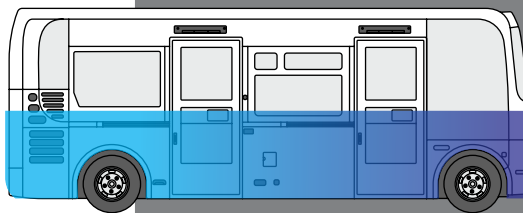

From $5000 +gst*