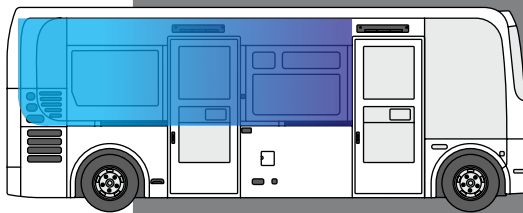

# BUS WRAP

## GRAPHICS COVERAGE

Bus Body: \*Length 7000mm \*Height 2800 \*Width 2500

From \$1000 +gst\*

From \$150 +gst\*

From \$100 +gst\*

From \$2000 +gst\*

From \$550 +gst\*

From \$300 +gst\*