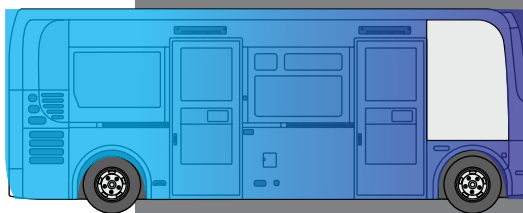

From 10 000 +gst*