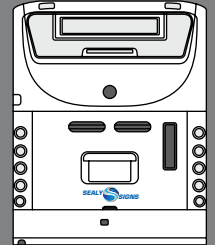

## GRAPHICS COVERAGE

Bus Body: \*Length 7000mm \*Height 2800 \*Width 2500

From \$1000 +gst\*

From \$150 +gst\*

From \$100 +gst\*

From \$2000 +gst\*

From \$550 +gst\*

From \$300 +gst\*