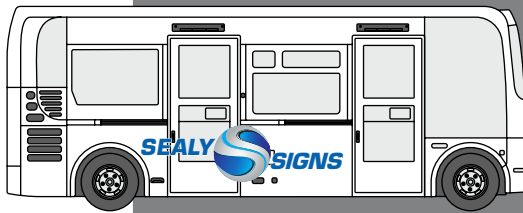

# BUS WRAP

## GRAPHICS COVERAGE

Bus Body: \*Length 7000mm \*Height 2800 \*Width 2500

From \$1000 +gst\*

From \$150 +gst\*

From \$100 +gst\*

From \$2000 +gst\*

From \$550 +gst\*

From \$300 +gst\*